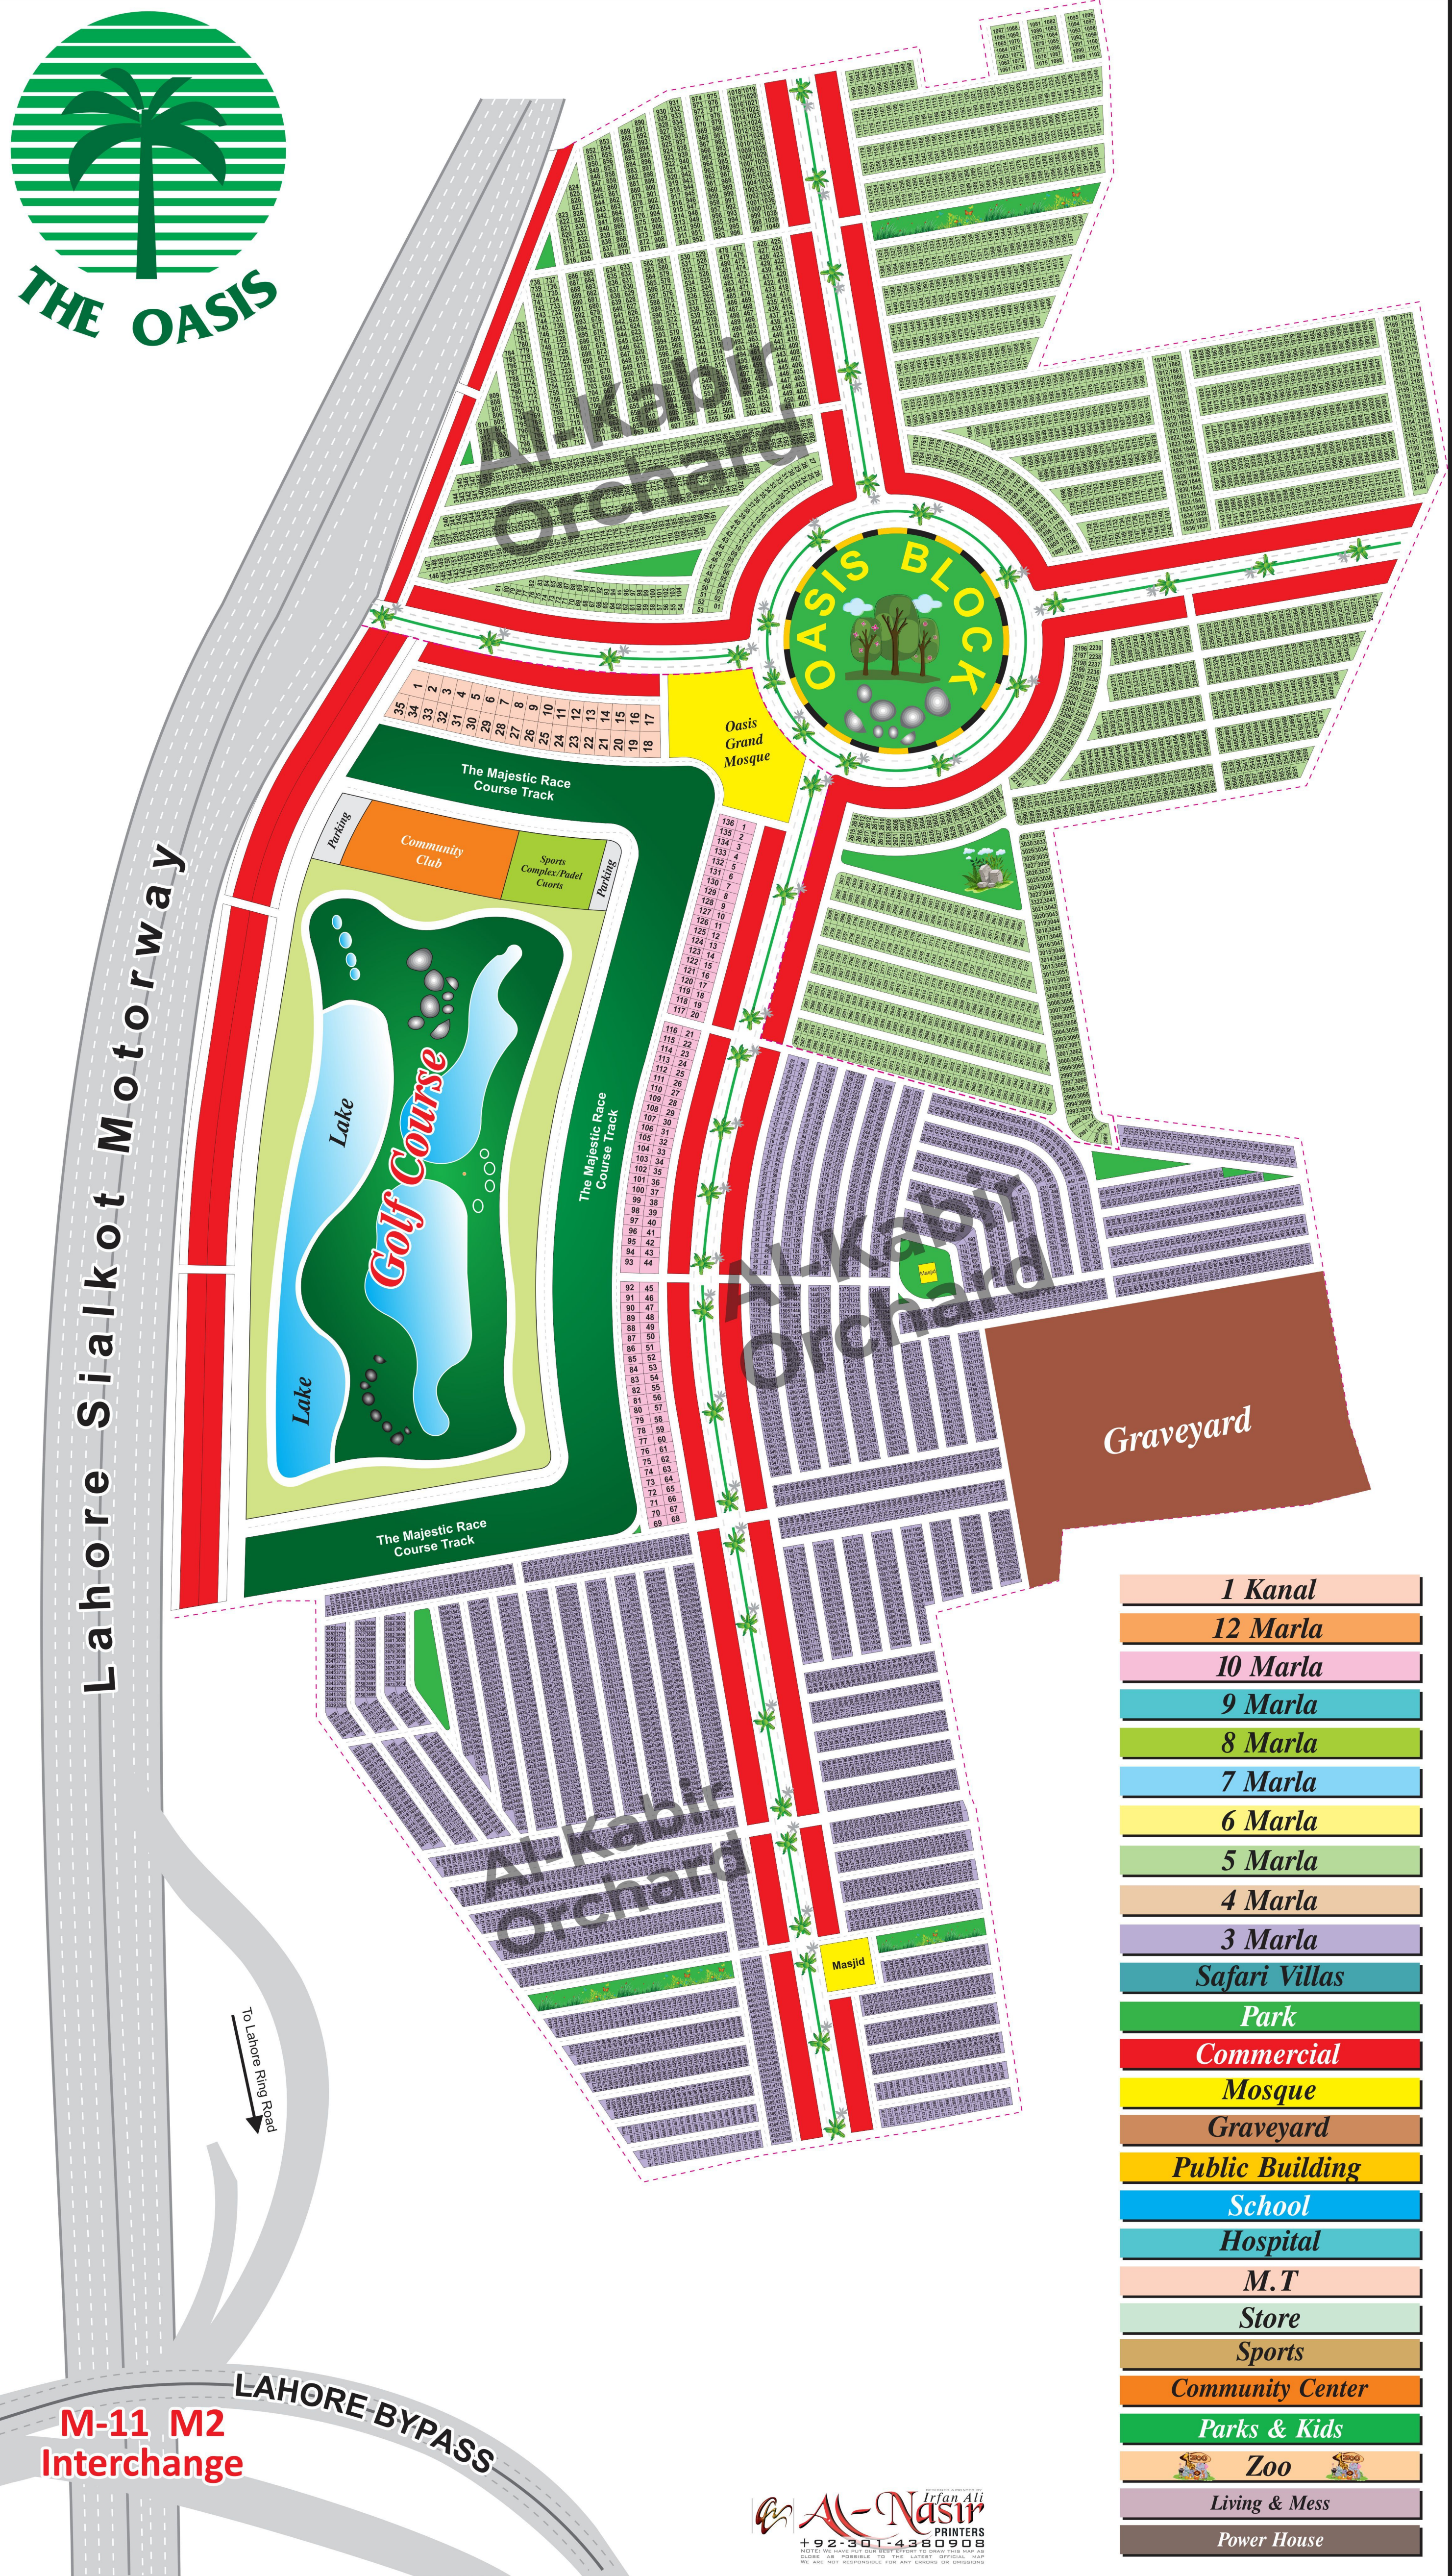

- AL-EHSAN BLOCK
- ALI BLOCK ZONE-A
- ALI BLOCK ZONE-B

Al-Kabir Orchard

Main G.T. Road (KSK) LAHORE.
A Project by

AL KABIR DEVELOPERS

(PVT) Ltd.

Raiwind Road, Lahore Web: www.alkabirtown.com

UAN: 042 111 111 339 Toll Free No. 0800 11 33 9

SAFARI VILLAS

Legends

- AL-EHSAN BLOCK
- ALI BLOCK ZONE-A
- ALI BLOCK ZONE-B
- 5 Marla
- 3 Marla
- Commercial

- 1 Kanal
- 12 Marla
- 10 Marla
- 9 Marla
- 8 Marla
- 7 Marla
- 6 Marla
- 5 Marla
- 4 Marla
- 3 Marla
- Safari Villas
- Park
- Commercial
- Mosque
- Graveyard
- Public Building
- School
- Hospital
- M.T
- Store
- Sports
- Community Center
- Parks & Kids
- Zoo
- Living & Mess
- Power House