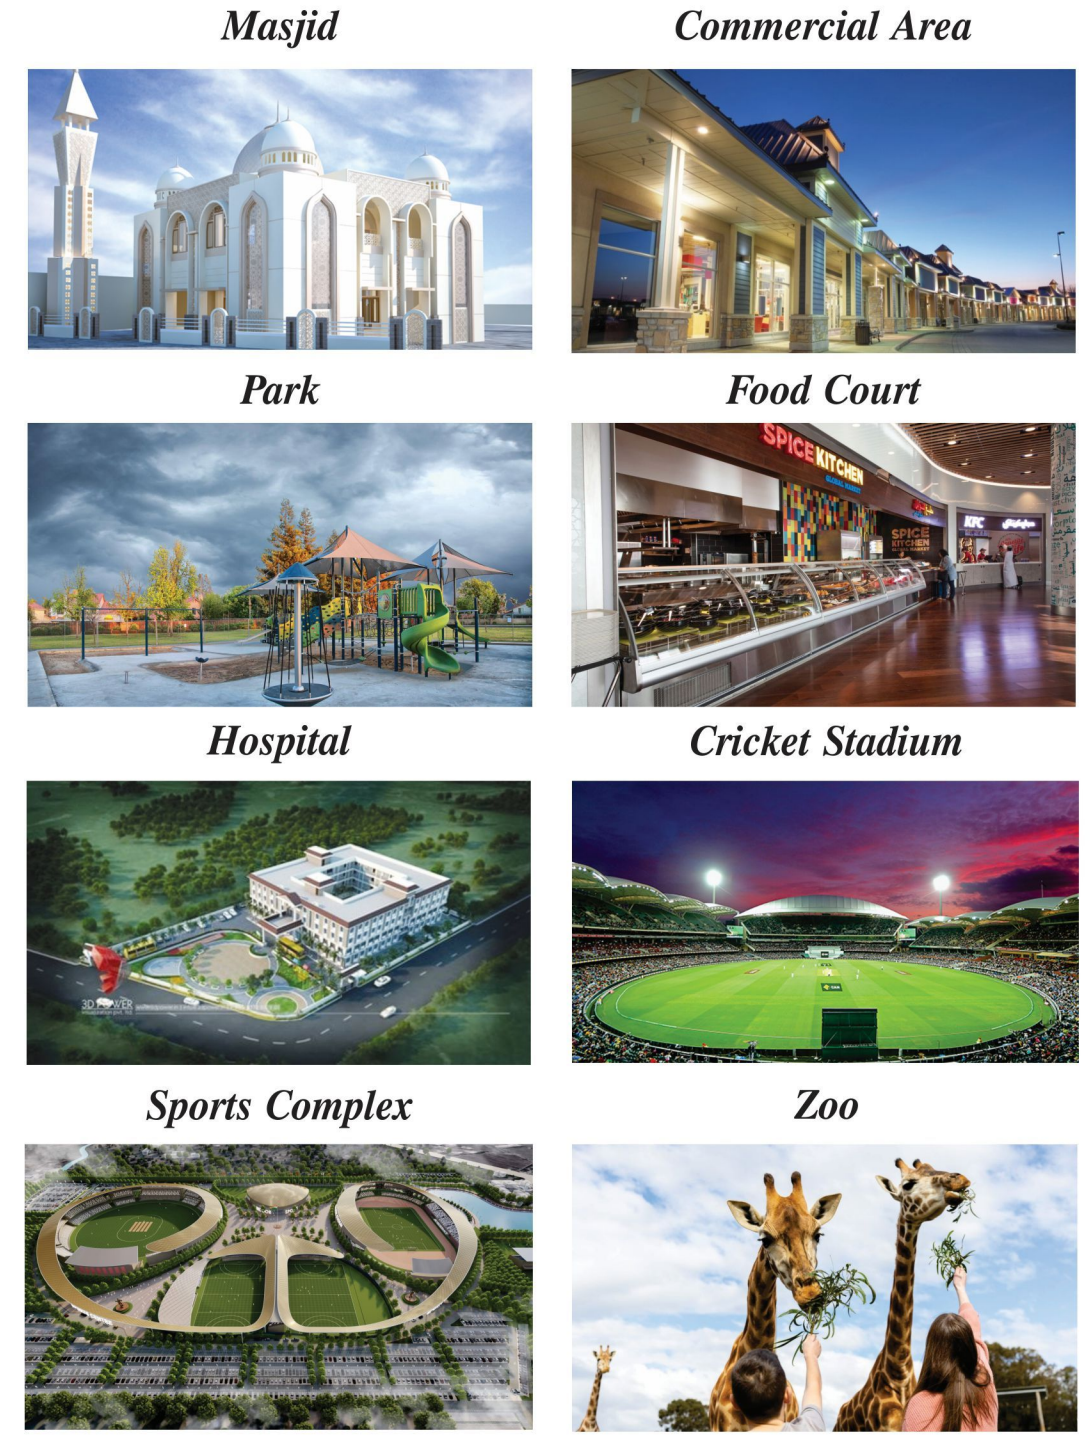

- AL-EHSAN BLOCK
- ALI BLOCK ZONE-A
- ALI BLOCK ZONE-B

Al-Kabir Orchard

Main G.T. Road (KSK) LAHORE.
A Project by

AL KABIR DEVELOPERS

(PVT) Ltd.

Raiwind Road, Lahore Web: www.alkabirtown.com

UAN: 042 111 111 339 Toll Free No. 0800 11 33 9

SAFARI VILLAS

Legends

- AL-EHSAN BLOCK
- ALI BLOCK ZONE-A
- ALI BLOCK ZONE-B
- 5 Marla
- 3 Marla
- Commercial

- 1 Kanal
- 12 Marla
- 10 Marla
- 9 Marla
- 8 Marla
- 7 Marla
- 6 Marla
- 5 Marla
- 4 Marla
- 3 Marla
- Safari Villas
- Park
- Commercial
- Mosque
- Graveyard
- Public Building
- School
- Hospital
- M.T
- Store
- Sports
- Community Center
- Parks & Kids
- Zoo
- Living & Mess
- Power House