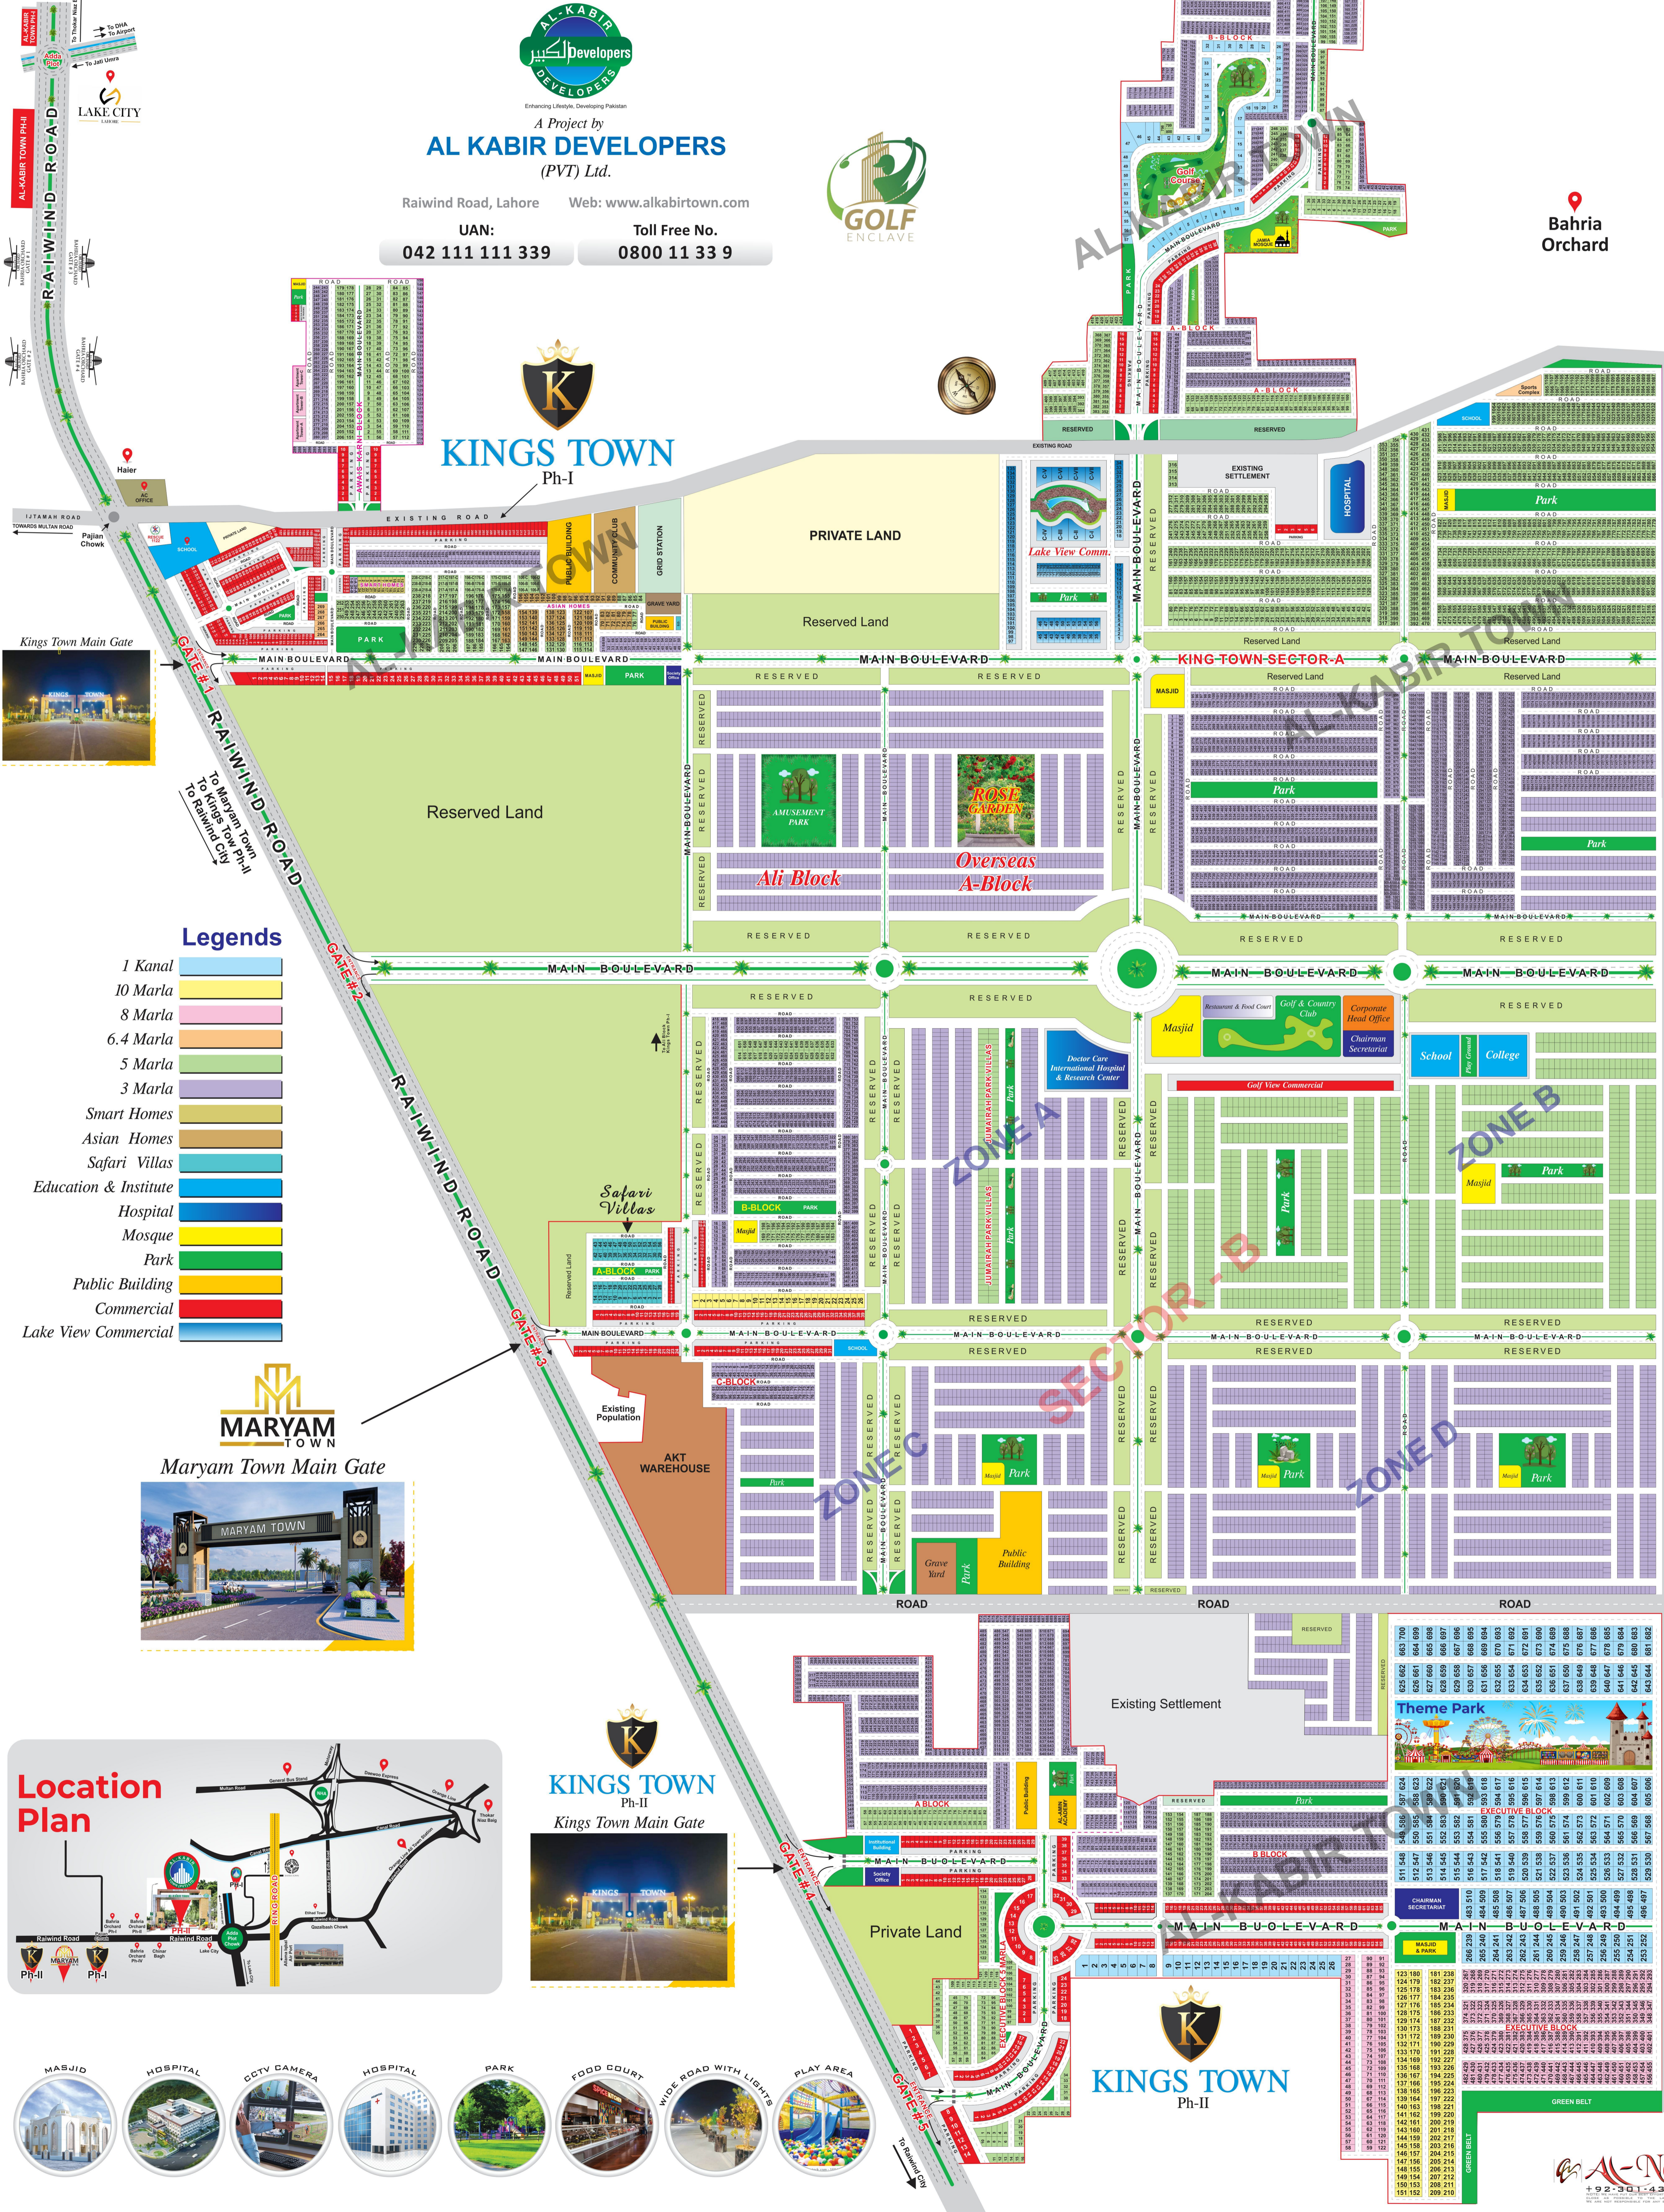

Your Living Style Destination

KINGS TOWN PH-I & II

GOLF ENCLAVE

MARYAM TOWN

Enhancing Lifestyle, Developing Pakistan

A Project by **AL KABIR DEVELOPERS (PVT) Ltd.**

Raiwind Road, Lahore Web: www.alkabirtown.com

UAN: 042 111 111 339 Toll Free No. 0800 11 33 9

Bahria Orchard

Bahria Orchard

Bahria Orchard

KINGS TOWN Ph-I

Legends

- 1 Kanal
- 10 Marla
- 8 Marla
- 6.4 Marla
- 5 Marla
- 3 Marla
- Smart Homes
- Asian Homes
- Safari Villas
- Education & Institute
- Hospital
- Mosque
- Park
- Public Building
- Commercial
- Lake View Commercial

Maryam Town Main Gate

KINGS TOWN Ph-II

Location Plan

KINGS TOWN Ph-II